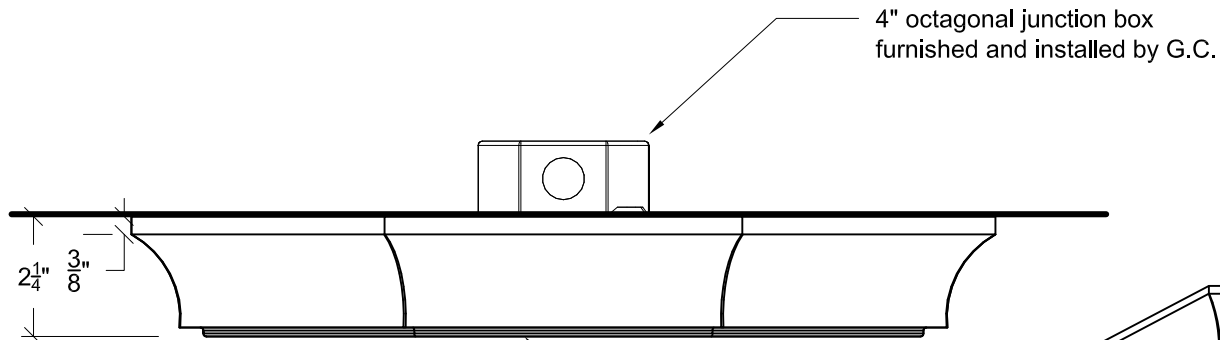

Plan view
SCALE: 3"=1'-0"

Front view
SCALE: 3"=1'-0"

Iso view
NTS

4" octagonal junction box
furnished and installed by G.C.

Hexagonal brass housing.

Clear frosted acrylic len
1/8" thick

**GFC LIGHTING CUSTOM ELEVATOR
LOBBY CEILING**

Ballast: Fulham Electronic 32w, 20amp
120v, Class P

Lamp: (2) 32 Watt CFL 120v

Metal Finish: "Brass" Antique Bronze

Shade: Clear frosted acrylic lens

QTY: 3

SCALE:

AS NOTED

CF-105