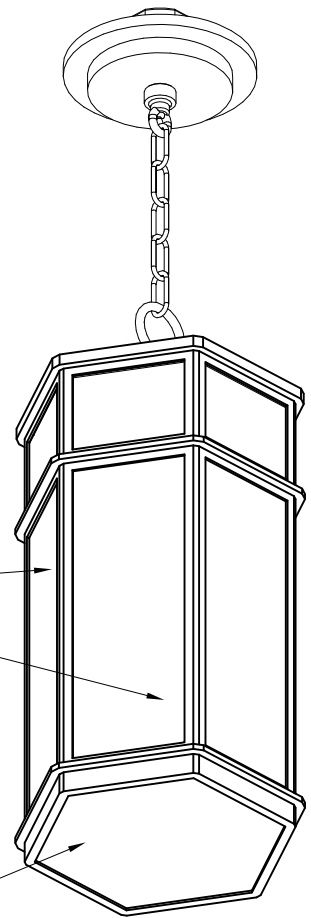

Plan view
SCALE: 1-1/2"=1'-0"

Iso view
NTS

Front view
SCALE: 1-1/2"=1'-0"

**GFC LIGHTING CUSTOM LOBBY
AMENITIES CHAIN PENDANT**

Ballast: Fulham Electronic 32w, 20amp
120v, Class P

Lamp: (2) 32 Watt CFL 120v

Metal Finish: "Brass" Antique Bronze

Shade: Clear frosted acrylic lens

QTY: 3

SCALE:

AS NOTED

P102