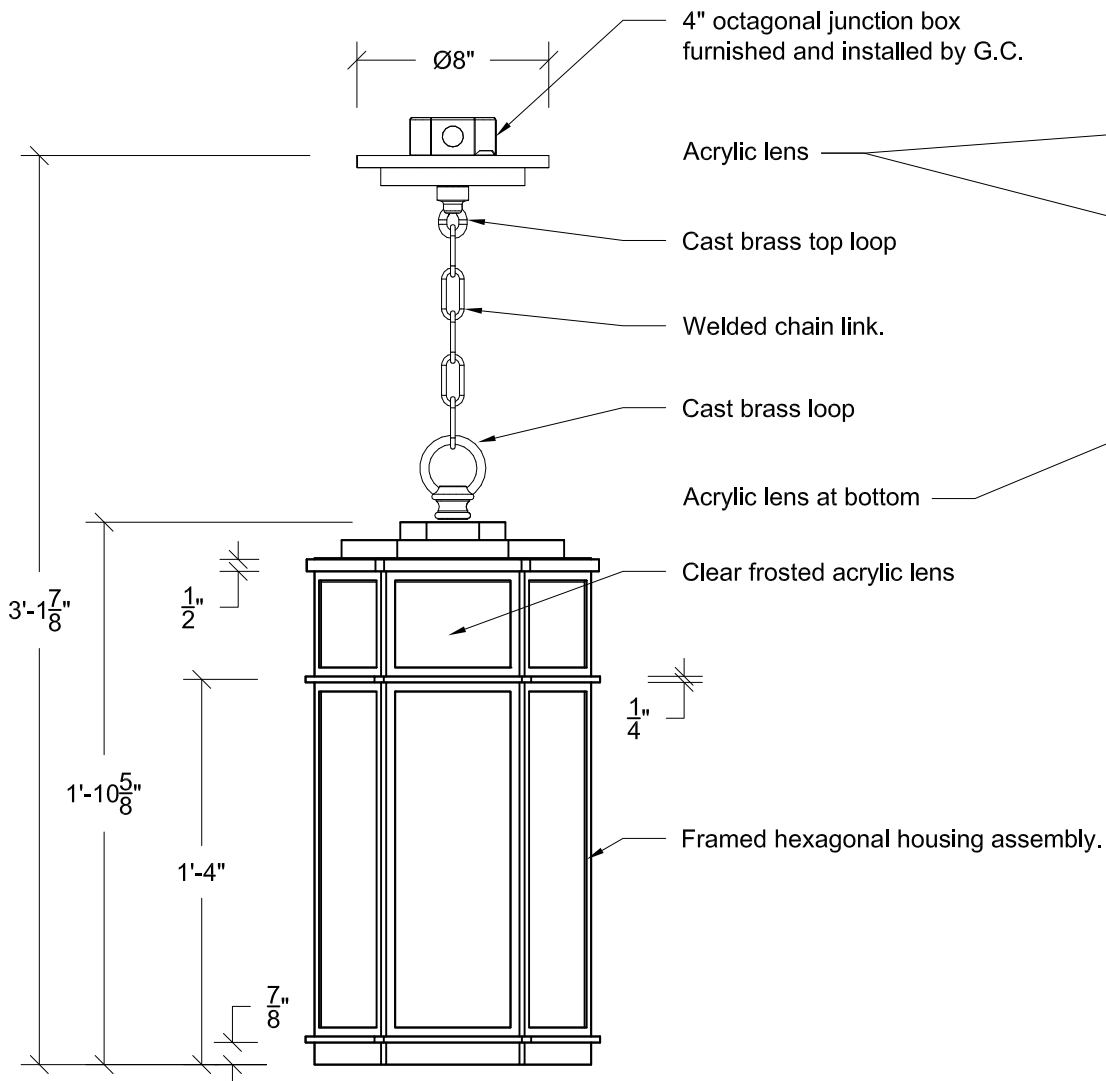

Plan view
SCALE: 1-1/2"=1'-0"

Iso view
NTS

Front view
SCALE: 1-1/2"=1'-0"

**GFC LIGHTING CUSTOM LOBBY
AMENITIES CHAIN PENDANT**

Ballast: Fulham Electronic 32w, 20amp
120v, Class P

Lamp: (2) 32 Watt CFL 120v

Metal Finish: "Brass" Antique Bronze

Shade: Clear frosted acrylic lens

QTY: 3

SCALE:

AS NOTED

P102