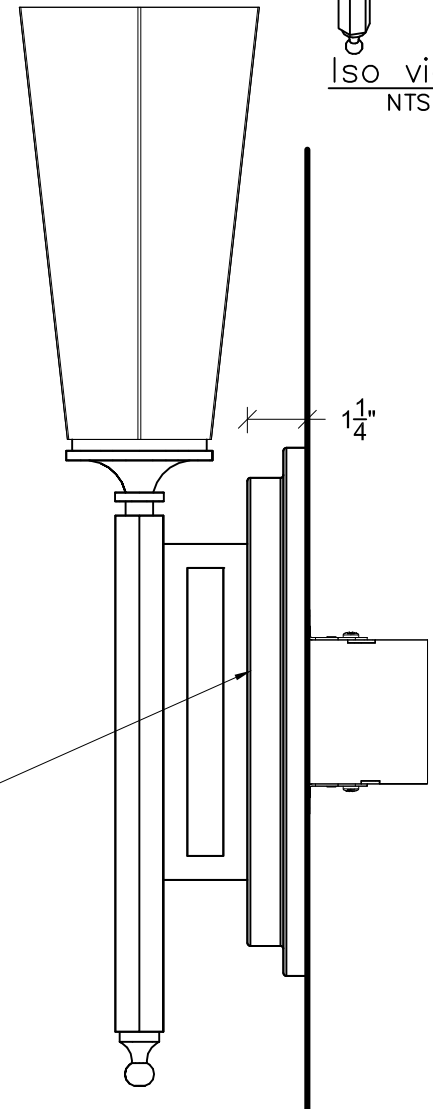

Plan view

SCALE: 3"=1'-0"

2X3 wall mount junction box furnished and installed by G.C.

Iso view
NTS

Front view

SCALE: 3"=1'-0"

Opal white hexagonal glass shade

Brass step canopy system with galvanized mounting bracket

Cast brass hexagonal stem

Ballast housing

Cast brass turned lower finial

Side view

SCALE: 3"=1'-0"

GFC LIGHTING CUSTOM CORRIDOR SCONCE

Ballast: Fulham Electronic 13w, 20amp 120v, Class P
 Lamp: (1) 13 Watt CFL 120v
 Metal Finish: "Cast Brass" Antique Bronze
 Shade: Opal White
 QTY: 506

SCALE:
AS NOTED

WS-101