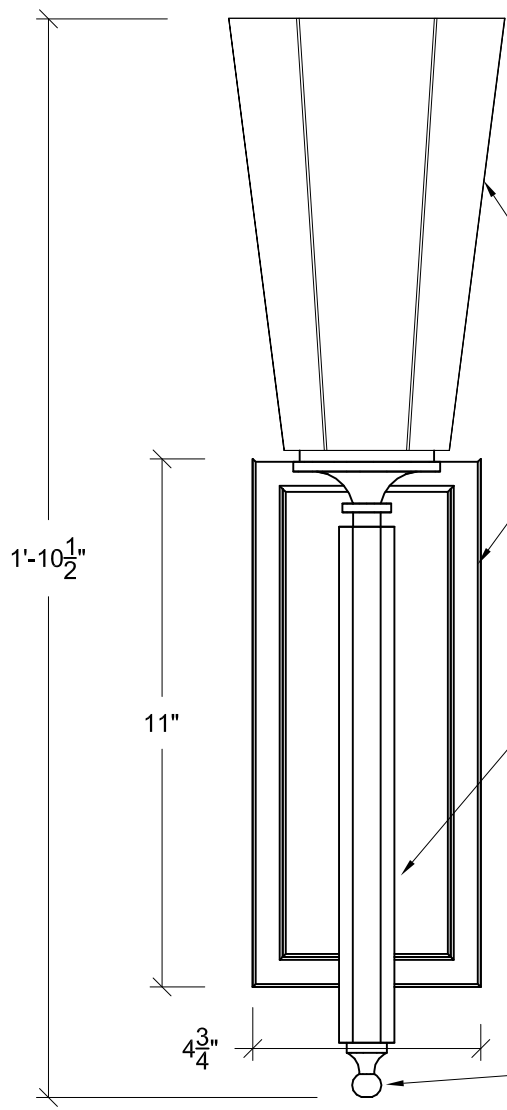

Plan view

SCALE: 3"=1'-0"

2X3 wall mount junction box furnished and installed by G.C.

Iso view
NTS

Front view

SCALE: 3"=1'-0"

Opal white hexagonal glass shade

Brass step canopy system with galvanized mounting bracket

Cast brass hexagonal stem

Ballast housing

Cast brass turned lower finial

Side view

SCALE: 3"=1'-0"

GFC LIGHTING CUSTOM CORRIDOR SCONCE

Ballast: Fulham Electronic 13w, 20amp 120v, Class P
 Lamp: (1) 13 Watt CFL 120v
 Metal Finish: "Cast Brass" Antique Bronze
 Shade: Opal White
 QTY: 506

SCALE:
AS NOTED

WS-101