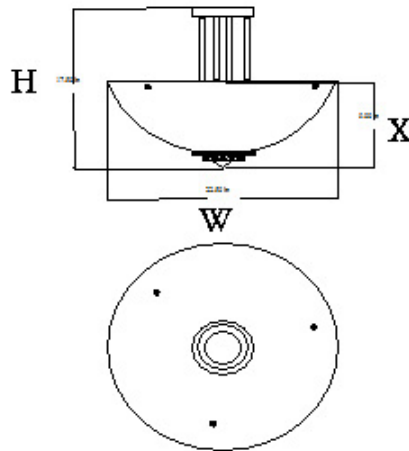

CATALOG NUMBERS

2205

PENDANTS

CAT #	DIMENSIONS			LAMPING
	W	H	X	
2205	22.5"	17.5"	9"	4 13W CFL

ORDERING INFORMATION

cat #--- finish-- - lamping--- voltage----options -----

TECHNICAL SPECIFICATIONS

BALLAST:	MOUNTING	FINISHES	OPTIONS
Electronic 120V	Mounts to all standard electrical outlet boxes' .Hardware supplied	All painted finishes Satin Aluminum	Faux alabaster diffuser Emergency back up

FEATURES

Stepped brushed aluminium bottom plate holds a jewel like acrylic tear drop type , frosted lens. Four stems hold the fixture to the brushed aluminium canopy.

UL LABELED FOR damp location-----made in USA