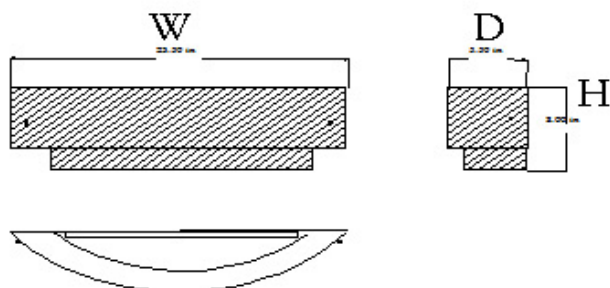

CATALOG NUMBERS

2261

**SCONCES**

CAT # 2261

DIMENSIONS

LAMPING

W H D

23" 8" 5.5"

For two 13 watt  
compact fluorescent**ORDERING INFORMATION****TECHNICAL SPECIFICATIONS**

cat #--- finish--- - lamping--- voltage---options -----

BALLAST:	MOUNTING	FINISHES	OPTIONS
Magnetic 120V Normal power factor	Mounts to all standard electrical junction boxes Hardware supplied	Several other finishes available for diffuser including white.	Emergency back up Top cover Bottom cover Wet location  Electronic ballast